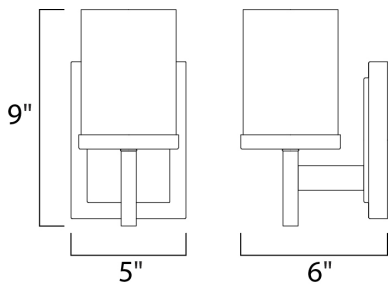

**PRODUCT DESCRIPTION**

Square glass shades ride upon a rectangular bar to create geometry at its best. Available in Polished Chrome with Satin White glass and Satin Nickel and white Linen glass.

**MEASUREMENTS**

DIMENSION : 5" W x 9" H x 6" Ext  
 BACK PLATE : 4.75" W x 6.5" H x 5.5" HCO  
 HANGING WEIGHT : 3.96 lb

**LAMPING**

INPUT VOLTAGE : 120V  
 BULB : 1 x 60W Incandescent E26 Medium , 60W Total  
 BULB INCLUDED : (Not Included)  
 DIMMABLE : Yes